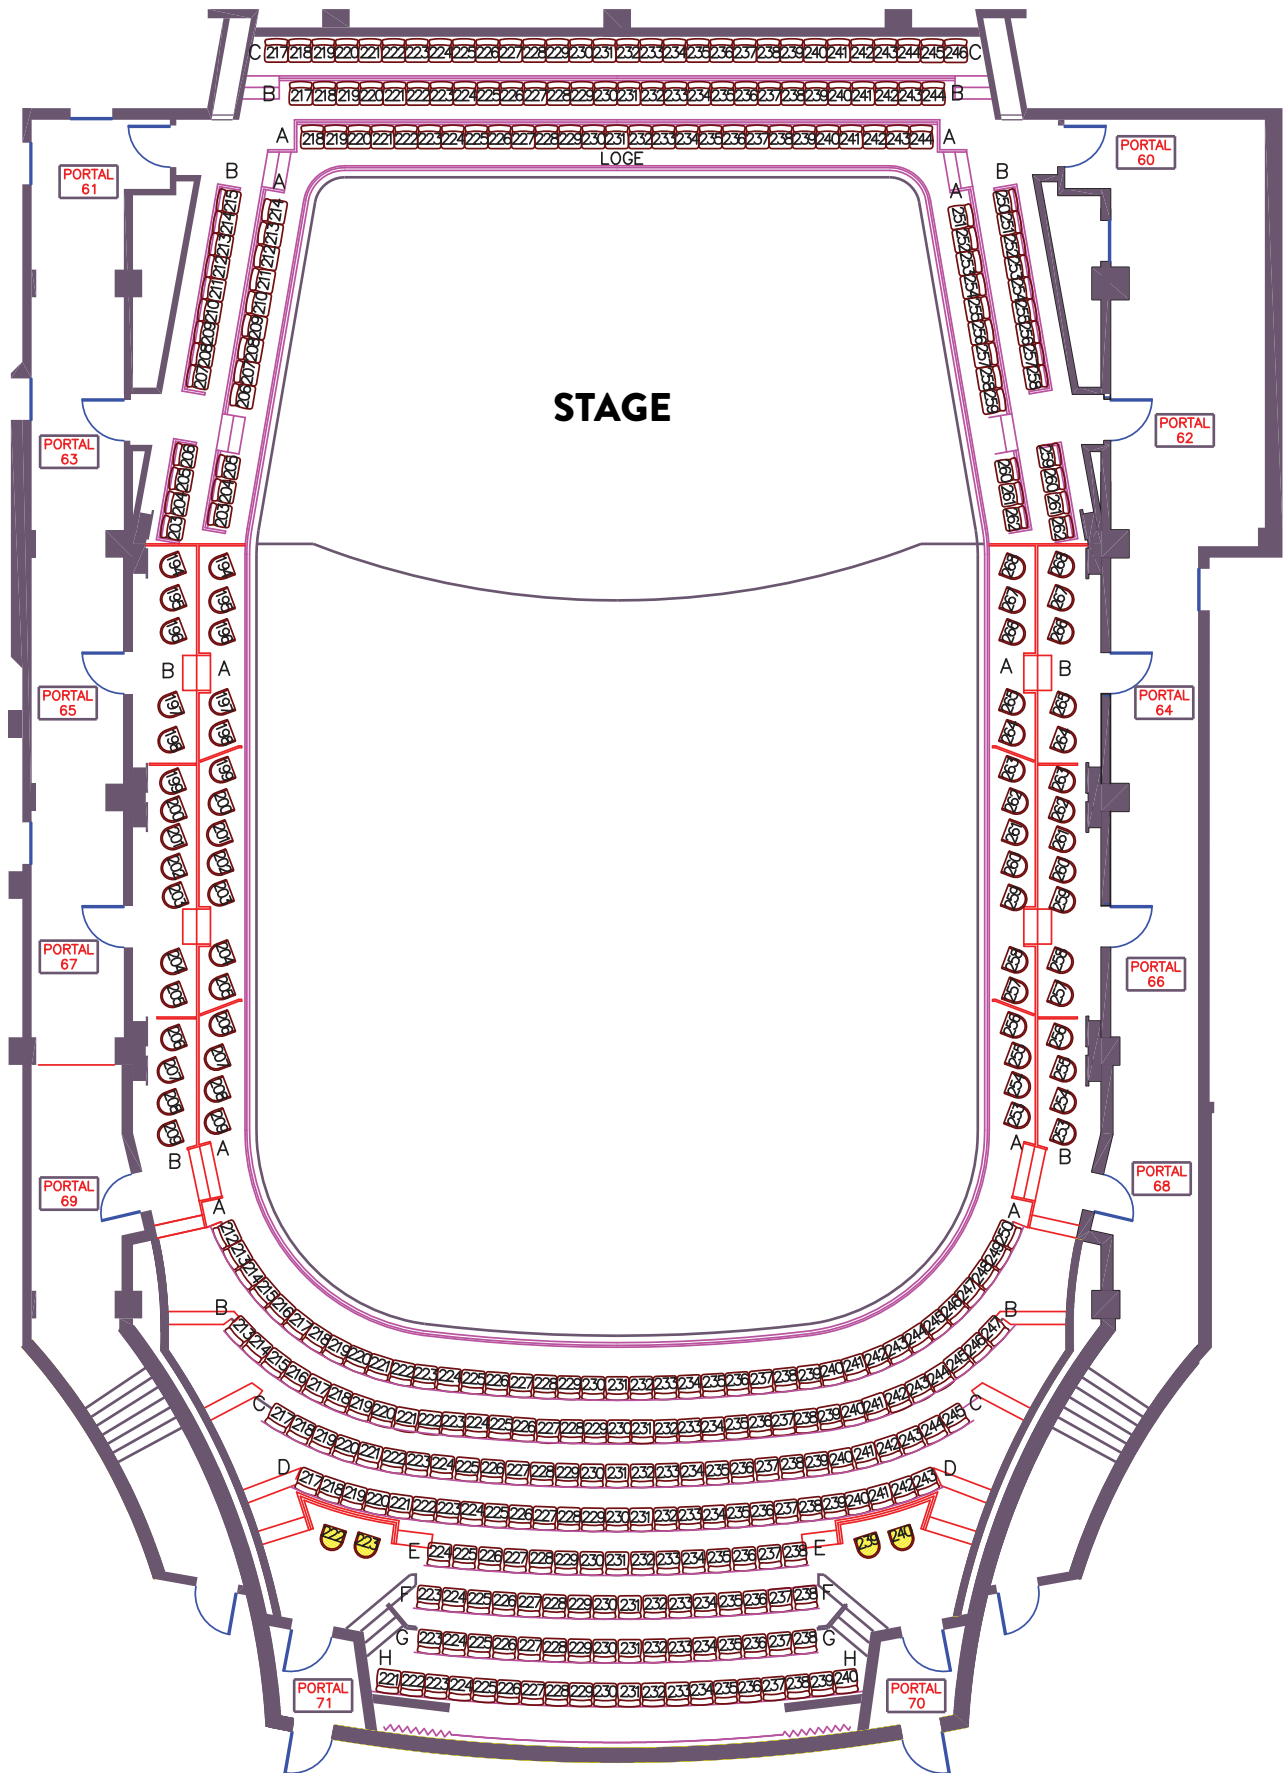

# RECITAL HALL

DRESS CIRCLE LEVEL